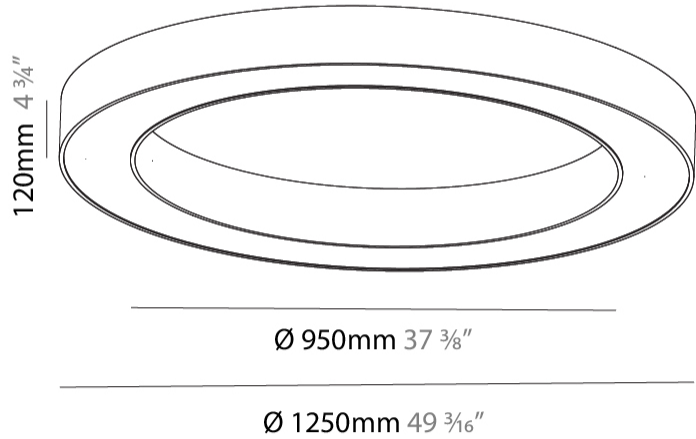

1. To build a product code in our configurator select the specify button on the base model # product page
2. To build a manual product code on this datasheet choose from the options listed below in blue font and add the suffix to the base model #

GENERAL

Series: Glorious
Subseries: Glorious
Brand: Prolicht
Division: Architectural
Mounting Type: Surface
Mounting Location: Ceiling
Subcategory: Ambient

PHYSICAL

Shape: Round
Diameter (mm): 1250
Diameter (in): 49 ³/₁₆
Height (mm): 120
Height (in): 4 ³/₄
Light Distribution: Direct
Weight (kg): 12.465
Weight (lbs): 27.42
Diffuser: PMMA - Opal or Micro-Prism
Fixture Finish: SSR / BKV / CWI / CRY / HAB / LAG / UFT / ITA / RUA / RUR / MIC / FTG / MYG / TWT / LOD / PUS / FRO / FUP / KIA / POP / BLS / SPG / MEY / GOH / GUM / CHC / COM / ABZ / JAG / OBR / MOS / ROR
Fixture Material: Aluminum

ELECTRICAL

Lamp Type: LED (Zhaga Standard)
Input Wattage (W): 60
Total Output Wattage (W): 48 / 38.4 (3500K)
Dimming: Non-Dimming / Phase Dimming (120Vac only) / 0-10V Dimming
Driver Included: Yes
Driver Location: Integrated
Driver Type: Constant Current - 120 / 277Vac
Driver Class: Class 2
Input Voltage (V): 120 - 277
Constant Current (MA): 350 / 1200 (3500K)

LED

Color Temperature (°K): 3000 / 3500 / 4000
Max. Delivered Lumen (lm): 5540 / 5733 / 5850
CRI: >80 CRI
Efficiency (%): 65
Lamp Life (hrs): 50000

OPTICAL

RATINGS AND CERTIFICATIONS

Certified By: Certified for North American Standards
IP rating: IP20